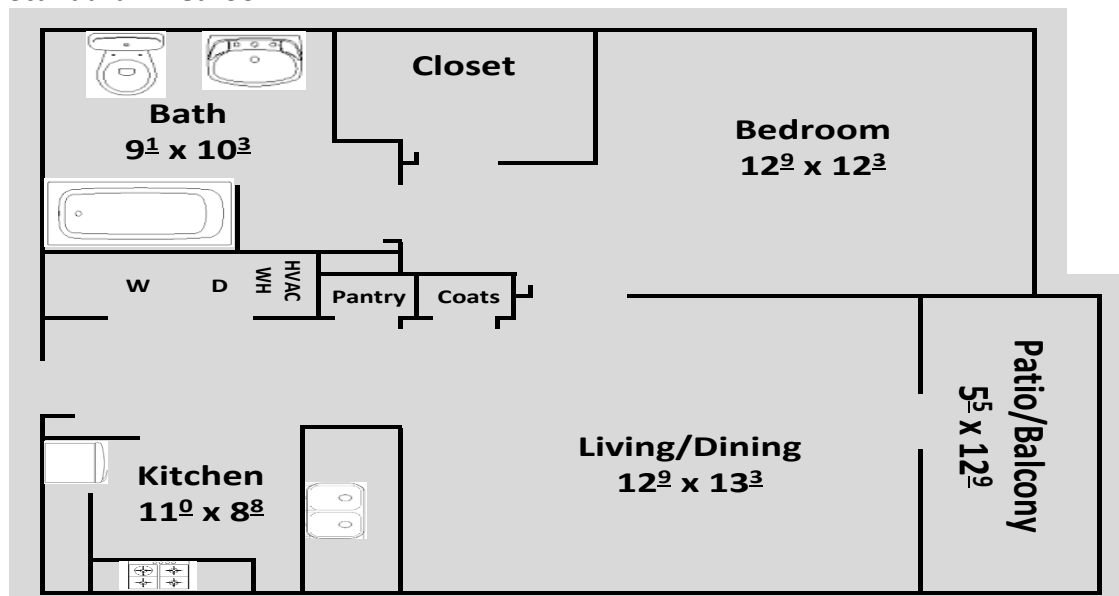

THE CIRCLE APARTMENTS

THE CIRCLE APARTMENTS LAYOUT AND DIMENSIONS

- The Circle apartments consists of 4 separate three story buildings for graduate students and has all card-based access.
- Students live in one or two bedroom units with each bedroom having a walk-in closet and its own private bath with a tub/shower combination.
- Residents in a 2 bedroom unit will be assigned a roommate except for those cases where payment is made for the entire apartment unit.
- Bedrooms will contain a full sized bed, dresser, desk and chair.
- Living room are furnished with a couch, chair, and coffee table and end tables.
- The Circle apartments come with a washer & dryer, dishwasher, stove, and refrigerator.
- Each apartment has its own private balcony/patio.
- Rent in The Circle apartments includes all breaks; thus residents of these units will have access to their rooms during fall, winter, and spring breaks.

Standard 1 Bedroom

Standard 2 Bedroom